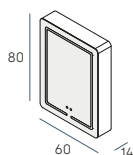

gan

LUZ FRONTAL EXTERIOR E INTERIOR

EXTERIOR AND INTERIOR FRONTAL LIGHT

7376