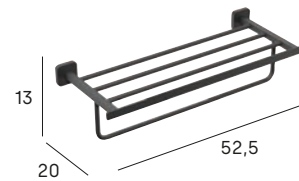

Repisa con perchas
Shelf with hooks

● 2935 081 92 €
● 2935 002 92 €