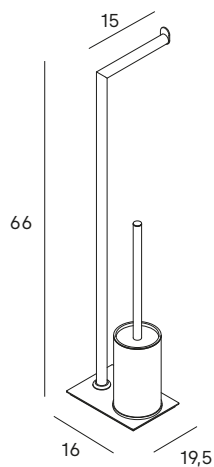

Portarrollos con escobillero
Paper holder with toilet brush